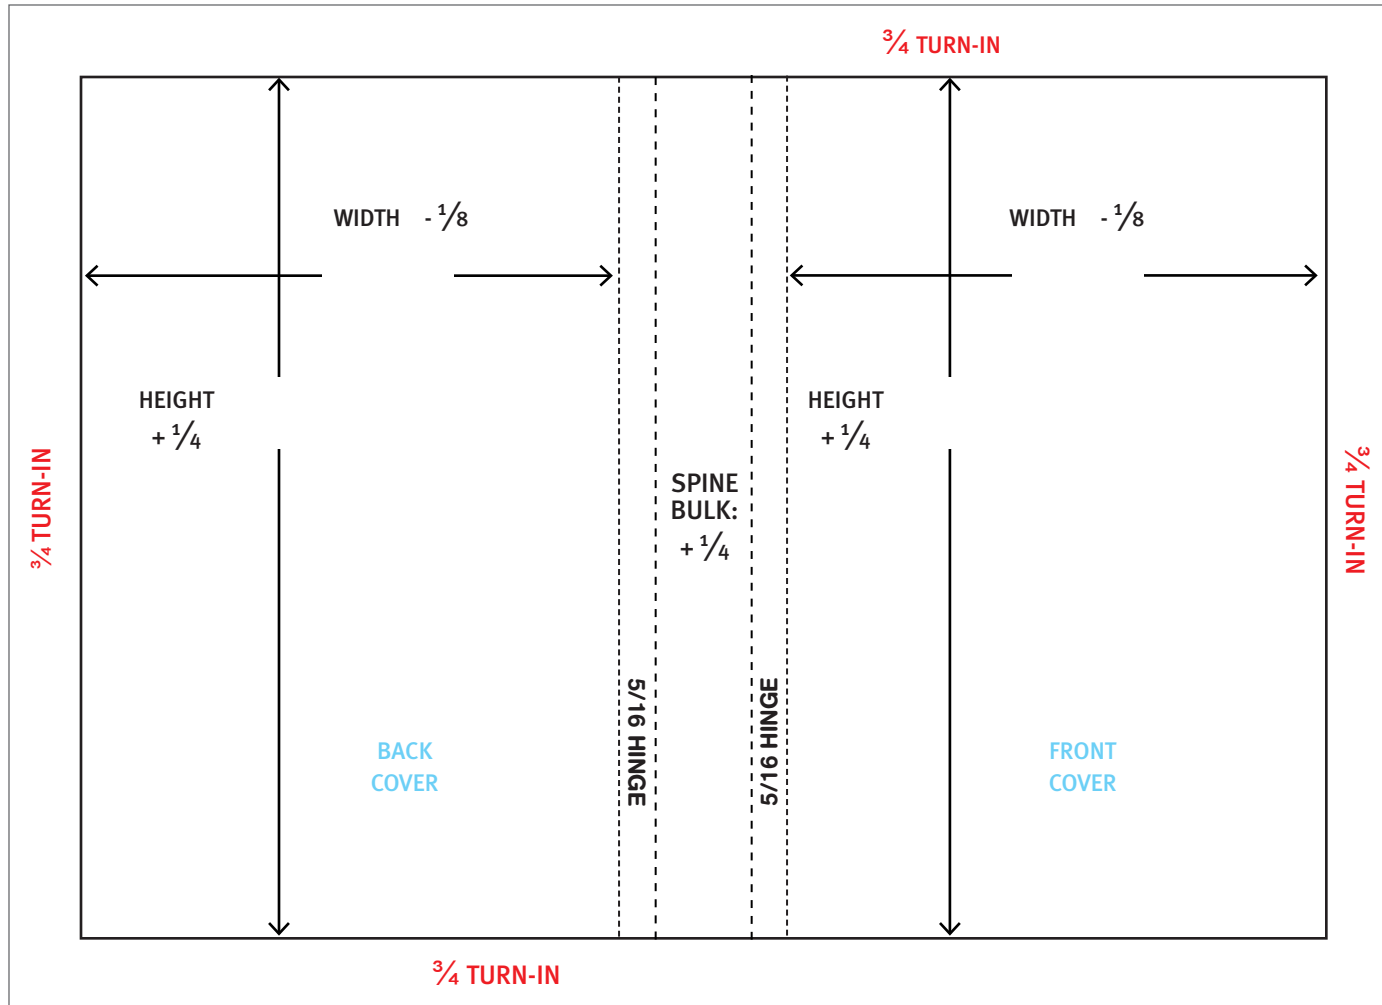

PPI—Ask your customer service rep.

PPI—Ask your customer service rep.

If you're filling in manually, please use 3 decimals: 6.375 (6%) for Trim

Figure spine bulk by dividing number of pages by PPI, round to nearest 32nd. Use 4 decimals for accuracy.

Total Width*

Total Height*